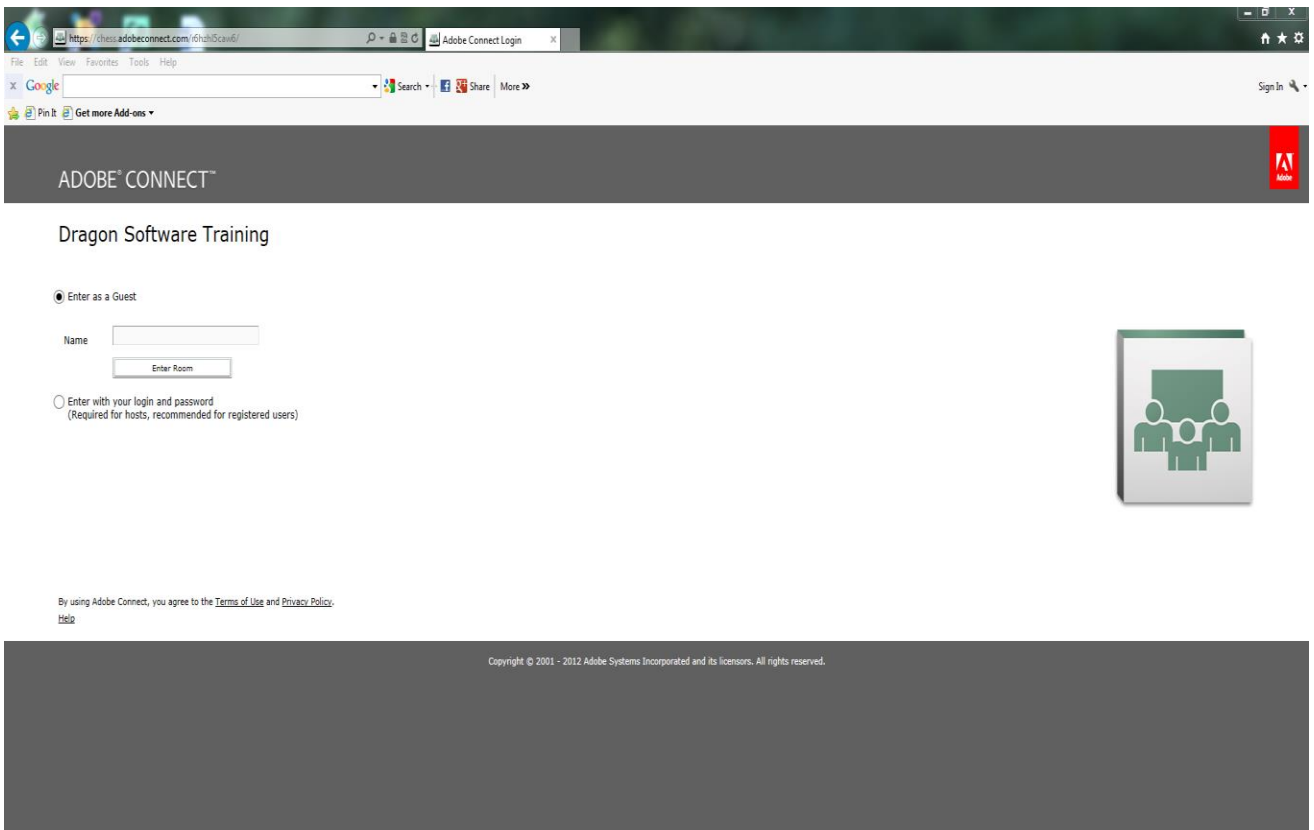

CHES Virtual Classroom

To join us for your Instructor-Led sessions, or for assistance between Dragon training sessions, copy and paste the link below into the browser of your choice:

<https://chess.adobeconnect.com/r6hzh15caw6/>

Once you see this login screen:

1. Click the ENTER AS A GUEST option
2. Type your first name in the GUEST field, and then
3. Click ENTER ROOM.